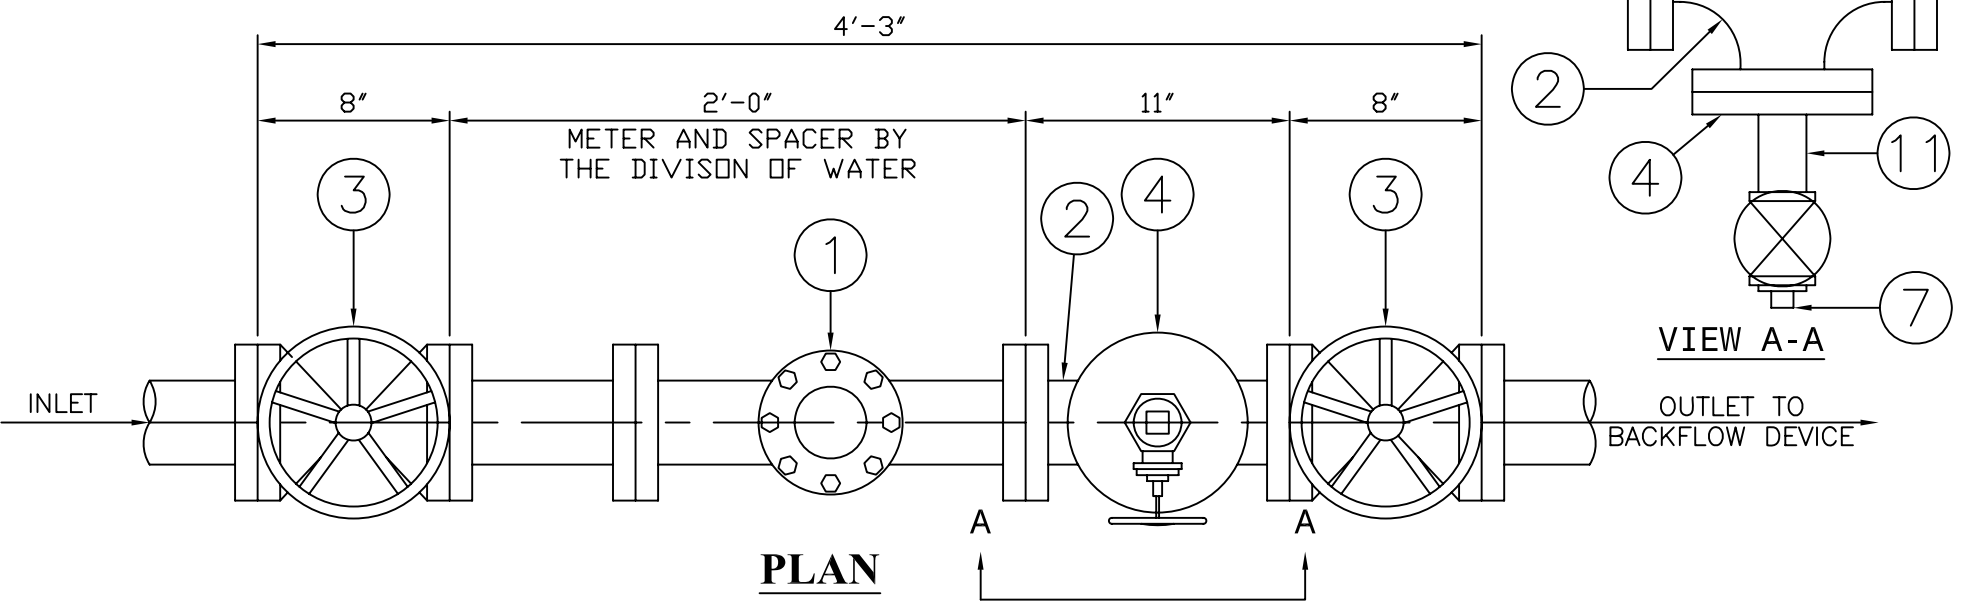

BACKFLOW & IRRIGATION DETAIL

3" IRRIGATION METER SETTING WITH 3" METER FOR VAULTS

NOTE: ALL BOLTS AND GASKETS BY SUPPLIER.
 MINOR VARIATIONS IN THE OVERALL LENGTH ARE TO BE EXPECTED DEPENDING ON THE VALVES AND TEE SUPPLIED.
 FOR TYPE AND MODEL OF BACKFLOW DEVICE REQUIRED CONTACT THE BACKFLOW UNIT AT (216) 664-3944.
 SIZE THE METER VAULT ACCORDINGLY WITH THE BACKFLOW DEVICED USED.